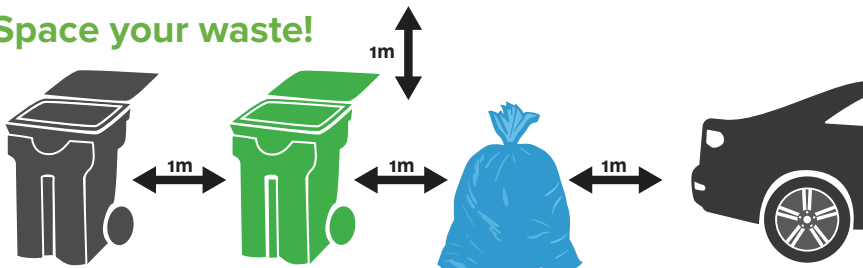

Sunday: Closed

Statutory holidays: Closed

www.sprucegrove.org/ecocentre

Space your waste!

Cart lids must be completely closed for pick up and out by 7 a.m. on your collection day.

Not sure what goes where?