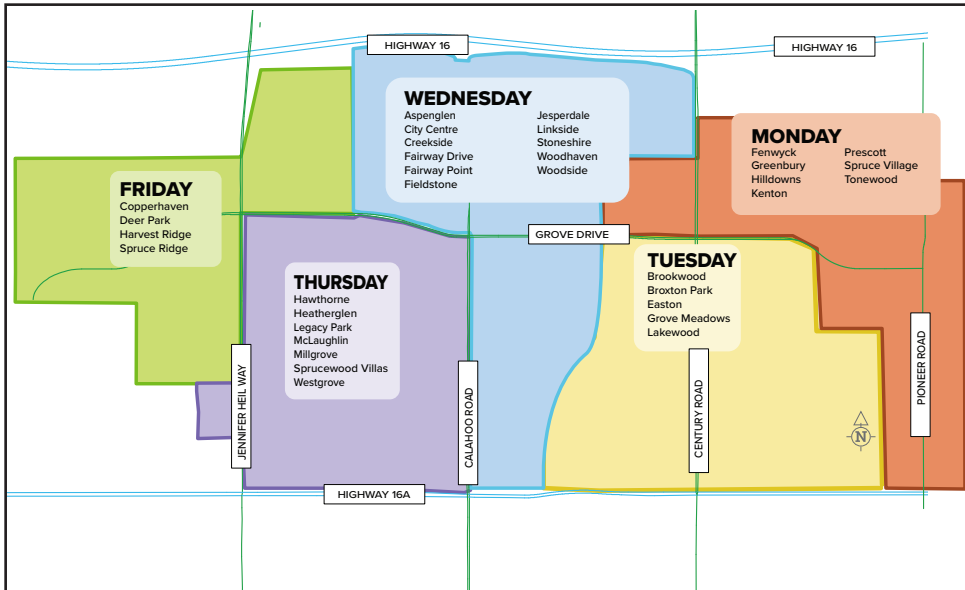

GREEN CART Organics

Weekly collection:

Mid-April to mid-November

Monthly collection: December to March

Includes:

- Yard waste
- Food waste
- Soiled paper and cardboard
- Shredded paper (in compostable bag/box)

BLACK CART Garbage

Weekly collection (year-round)

Includes:

- Plastic bags, film, wrap and packaging
- Plastic clamshells (e.g. berries, bakery items)
- Aluminum foil
- Styrofoam
- Tetra Paks without deposit
- Take-out and single-serve plastic containers
- Single use plastic items (e.g. cutlery, straws)

Weekly collection days

More information

Report a broken or damaged cart or missed collection: 780-962-7584

Visit www.sprucegrove.org/waste

Eco Centre

The Eco Centre is located at 50 Diamond Ave.

Hours:

Monday-Saturday: 10 a.m. – 5:30 p.m.

Sunday: Closed

Statutory holidays: Closed

www.sprucegrove.org/ecocentre

Space your waste!

Cart lids must be completely closed for pick up and out by 7 a.m. on your collection day.

Not sure what goes where?