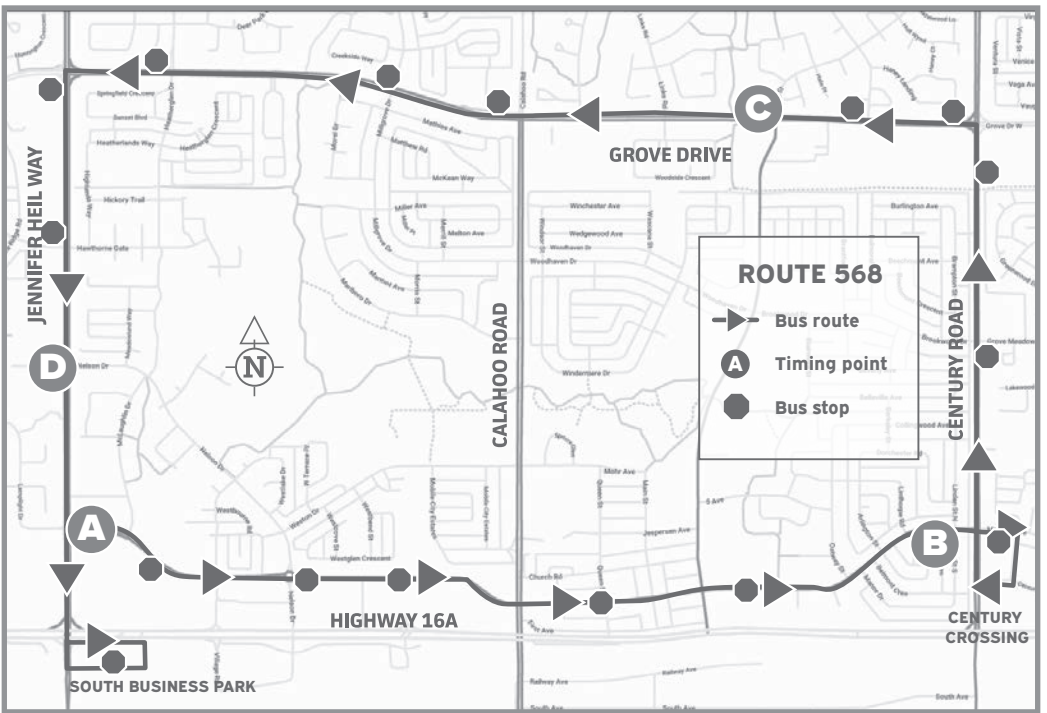

ROUTE | **568**

Fares

Local service trip
(one way within Spruce Grove,
no transfer) – ages 6+ **\$3 cash fare**

U-Pass holders **Free**

Children ages 5 and under
(with a paid passenger)..... **Free**

CNIB pass holders..... **Free**

** Please note that commuter transit fare products, including the monthly commuter pass, the monthly youth/student commuter pass, the monthly integrated pass, and Spruce Grove Transit tickets will also be accepted on Route 568.*

Transfers

There are no transfers from Route 568 to other Spruce Grove Transit routes.

Questions?

Please contact us:

- Phone (780) 962-7634 ext. 193
- Email: transit@sprucegrove.org

www.sprucegrove.org/transit

Local transit within
Spruce Grove

EFFECTIVE AUG. 31, 2020

MONDAY TO FRIDAY SERVICE

McLeod Ave Jennifer Heil Way	Belmont Cres McLeod Ave	King St Grove Dr	Tri Leisure Centre Jennifer Heil Way	McLeod Ave Jennifer Heil Way
A →	B →	C →	D →	A →
8:30 a.m.	8:37 a.m.	8:42 a.m.	8:49 a.m.	9:00 a.m.
9:00 a.m.	9:07 a.m.	9:12 a.m.	9:19 a.m.	9:30 a.m.
9:30 a.m.	9:37 a.m.	9:42 a.m.	9:49 a.m.	10:00 a.m.
10:00 a.m.	10:07 a.m.	10:12 a.m.	10:19 a.m.	10:30 a.m.
10:30 a.m.	10:37 a.m.	10:42 a.m.	10:49 a.m.	11:00 a.m.
11:00 a.m.	11:07 a.m.	11:12 a.m.	11:19 a.m.	11:30 a.m.
11:30 a.m.	11:37 a.m.	11:42 a.m.	11:49 a.m.	12:00 p.m.
12:00 p.m.	12:07 p.m.	12:12 p.m.	12:19 p.m.	12:30 p.m.
12:30 p.m.	12:37 p.m.	12:42 p.m.	12:49 p.m.	1:00 p.m.
1:00 p.m.	1:07 p.m.	1:12 p.m.	1:19 p.m.	1:30 p.m.
1:30 p.m.	1:37 p.m.	1:42 p.m.	1:49 p.m.	2:00 p.m.
2:00 p.m.	2:07 p.m.	2:12 p.m.	2:19 p.m.	2:30 p.m.
2:30 p.m.	2:37 p.m.	2:42 p.m.	2:49 p.m.	3:00 p.m.
3:00 p.m.	3:07 p.m.	3:12 p.m.	3:19 p.m.	3:30 p.m.
3:30 p.m.	3:37 p.m.			