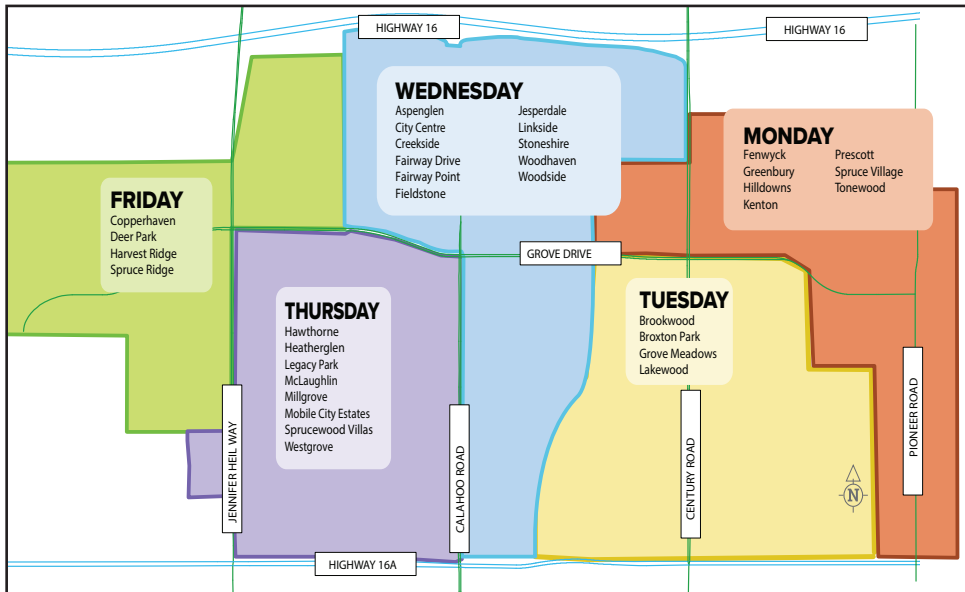

GREEN CART Organics

Weekly collection:

Mid-April to mid-November

Monthly collection: December to March

Includes:

- Yard waste
- Food waste
- Soiled paper and cardboard
- Shredded paper (in compostable bag/box)

BLACK CART Garbage

Weekly collection (year-round)

Includes:

- Plastic bags, film, wrap and packaging
- Plastic clamshells (e.g. berries, bakery items)
- Aluminum foil
- Styrofoam
- Tetra Paks without deposit
- Take-out and single-serve plastic containers
- Single use plastic items (e.g. cutlery, straws)

Weekly collection days

More information

Report a broken or damaged cart or missed collection: 780-962-7584

Visit www.sprucegrove.org/waste

Eco Centre

The Eco Centre is located at 50 Diamond Ave.

Hours:

Monday-Saturday: 10 a.m. – 5:30 p.m.

Sunday: Closed

Statutory holidays: Closed

www.sprucegrove.org/ecocentre

Space your waste!

Cart lids must be completely closed for pick up and out by 7 a.m. on your collection day.

Not sure what goes where?