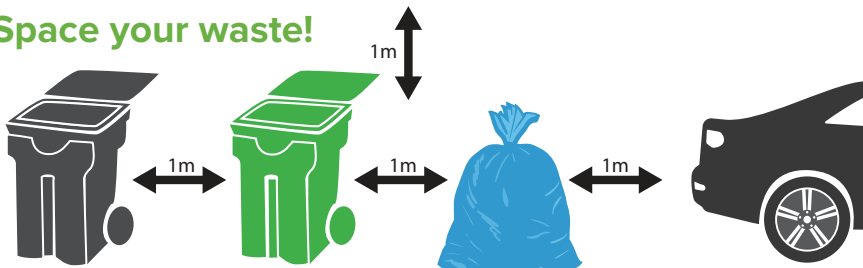

Sunday: Closed

Statutory holidays: Closed

www.sprucegrove.org/ecocentre

Space your waste!

Cart lids must be completely closed for pick up and out by 7 a.m. on your collection day.

Not sure what goes where?