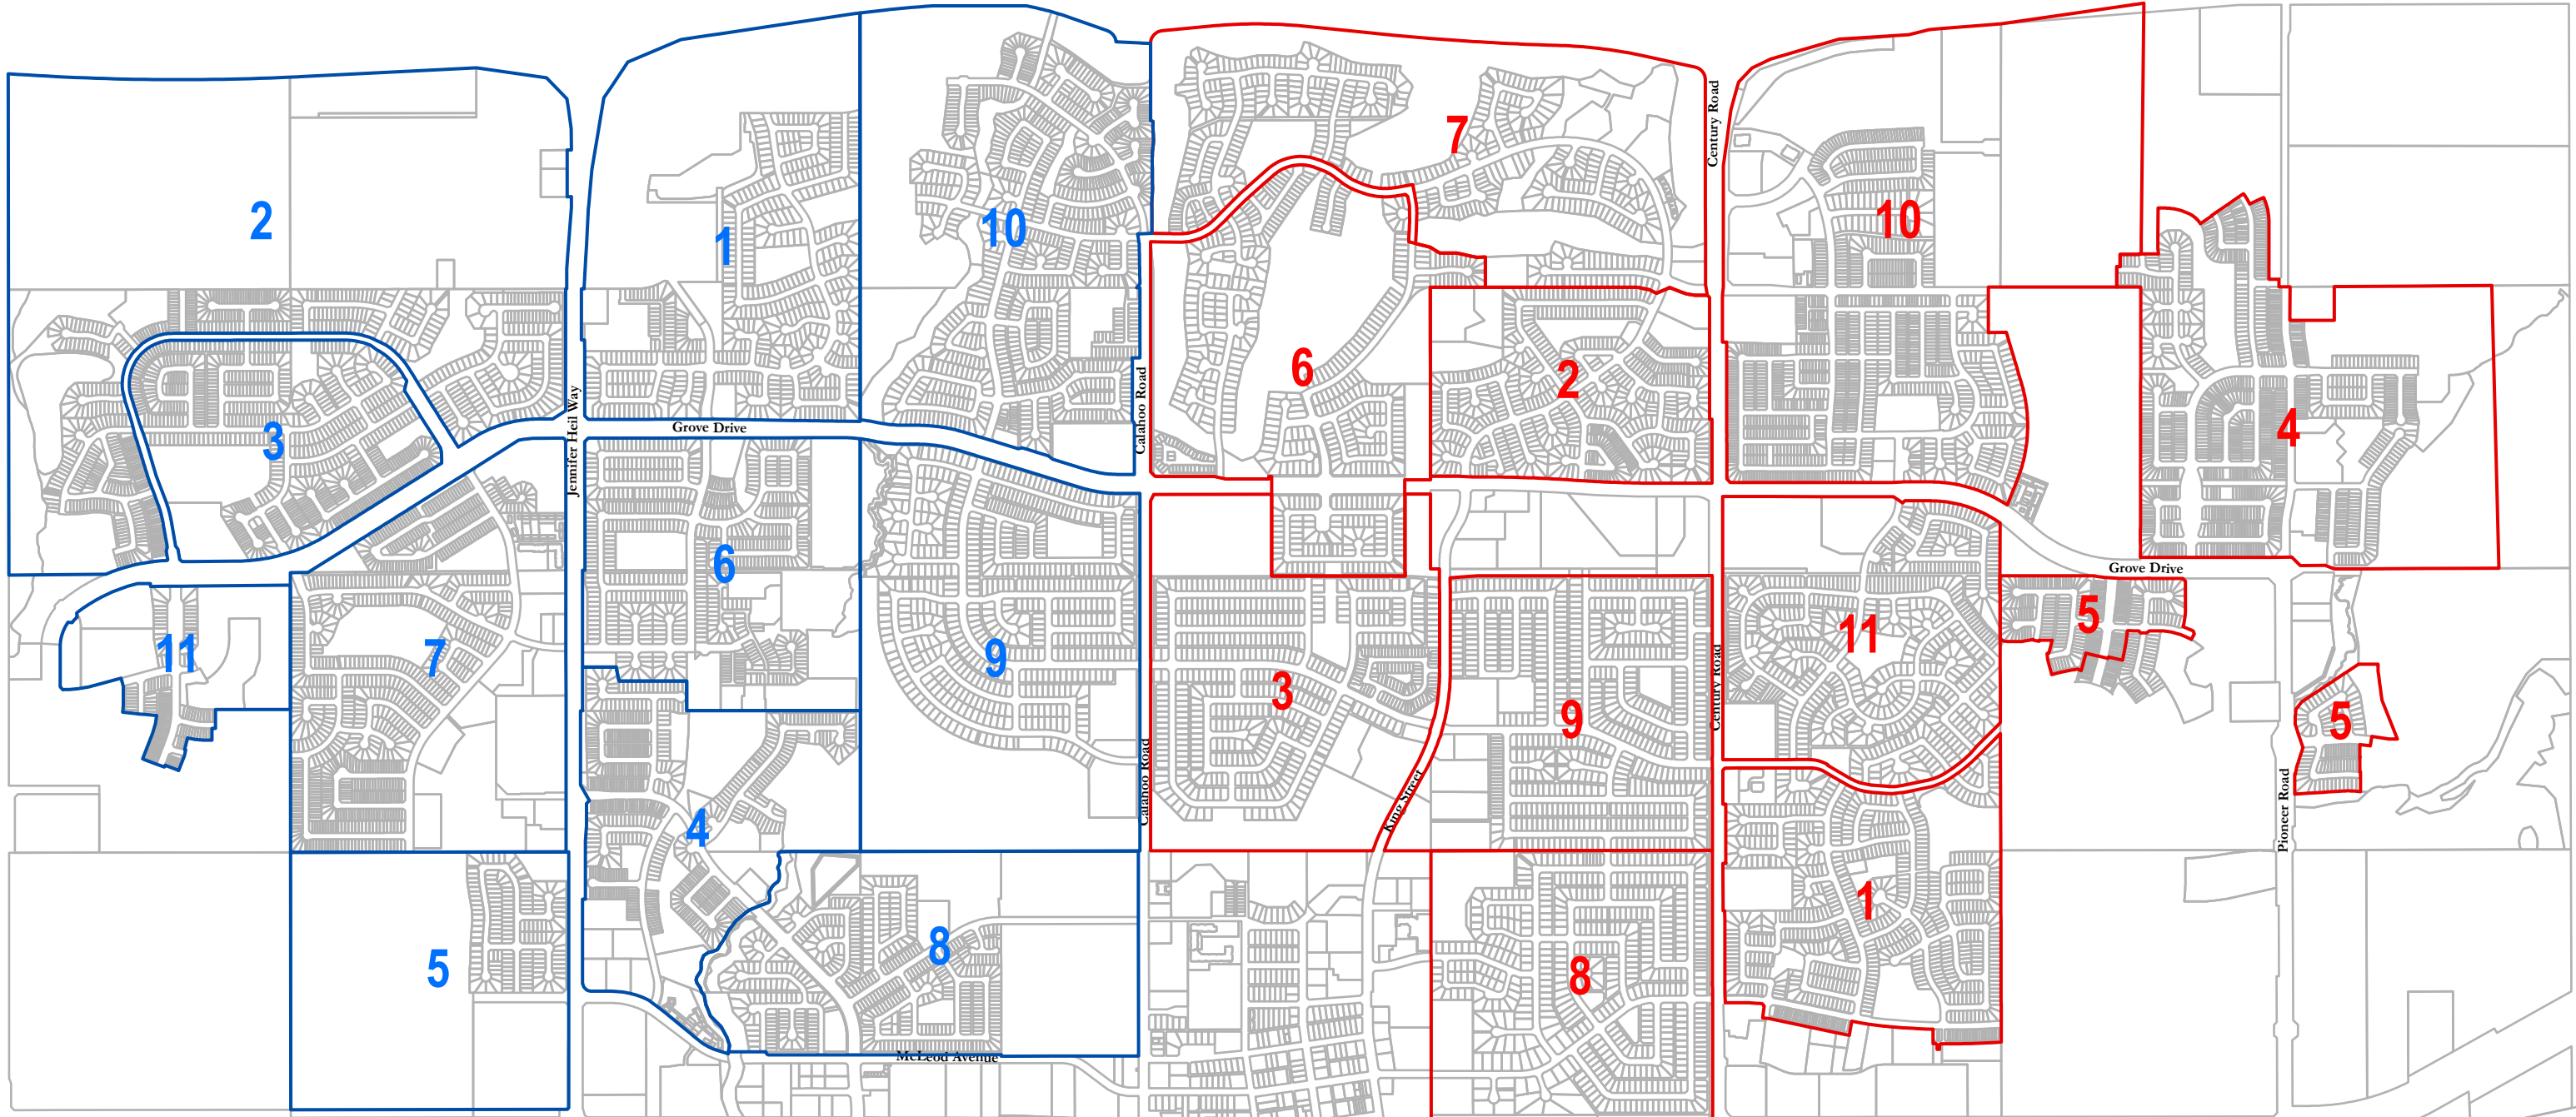

Highway 16

Highway 16A

Highway 16A

**2021/22 Roadway Snow and Ice Control
Residential Clearing Rotation**

Scale: 1:18,000