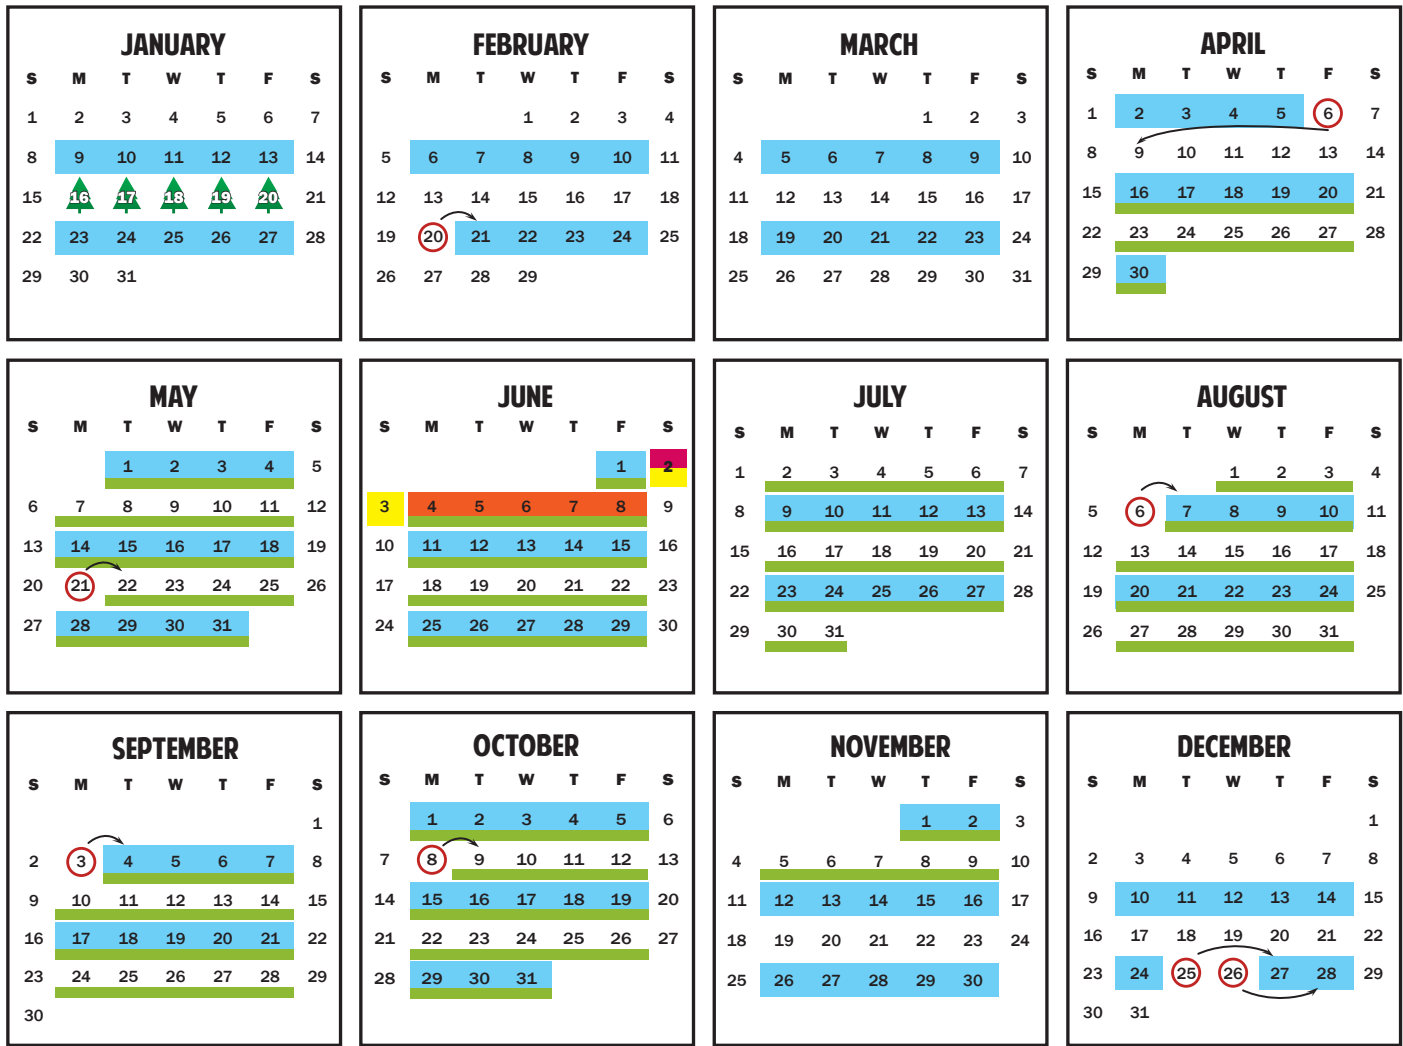

2012 WASTE COLLECTION SCHEDULE

- Garbage** – weekly collection, year round
- Blue Bag Collection** – every second week, year round
- Circled days** – no service, collection moved to following **week day**
- Organic Collection** – weekly collection, April 16 - November 9
- Large Item Pickup** – June 4 - 8
- Free-Cycle** – June 2 - 3
- Shred-4-Free Day** – June 2
- Christmas Tree Pickup** – January 16 - 20

Household hazardous waste and additional recycling can be disposed of year round at the Eco Centre located at 50 Diamond Ave.
Charges may apply.

Weekly schedule

Monday - Hilldowns, Stoneshire, Fieldstone, Linkside, Spruce Village, Greenbury, acreages in city

Tuesday - Woodside, Lakewood, Grove Meadows

Wednesday - Broxton Park, Brookwood, Woodhaven

Thursday - Millgrove, Creekside, Aspenglen, Mobile City Estates, City Centre, Legacy Park, Westgrove, Jesperdale, McLaughlin

Friday - Deer Park, Sprucewood Villas, Harvest Ridge, Heatherglen, Spruce Ridge, Hawthorne, Westgrove

Your waste service provider is: